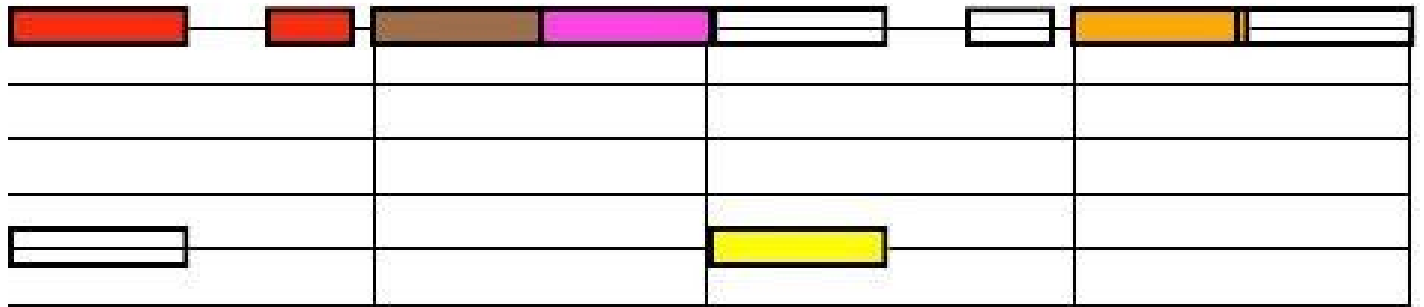

Prayer in C- LilyWood